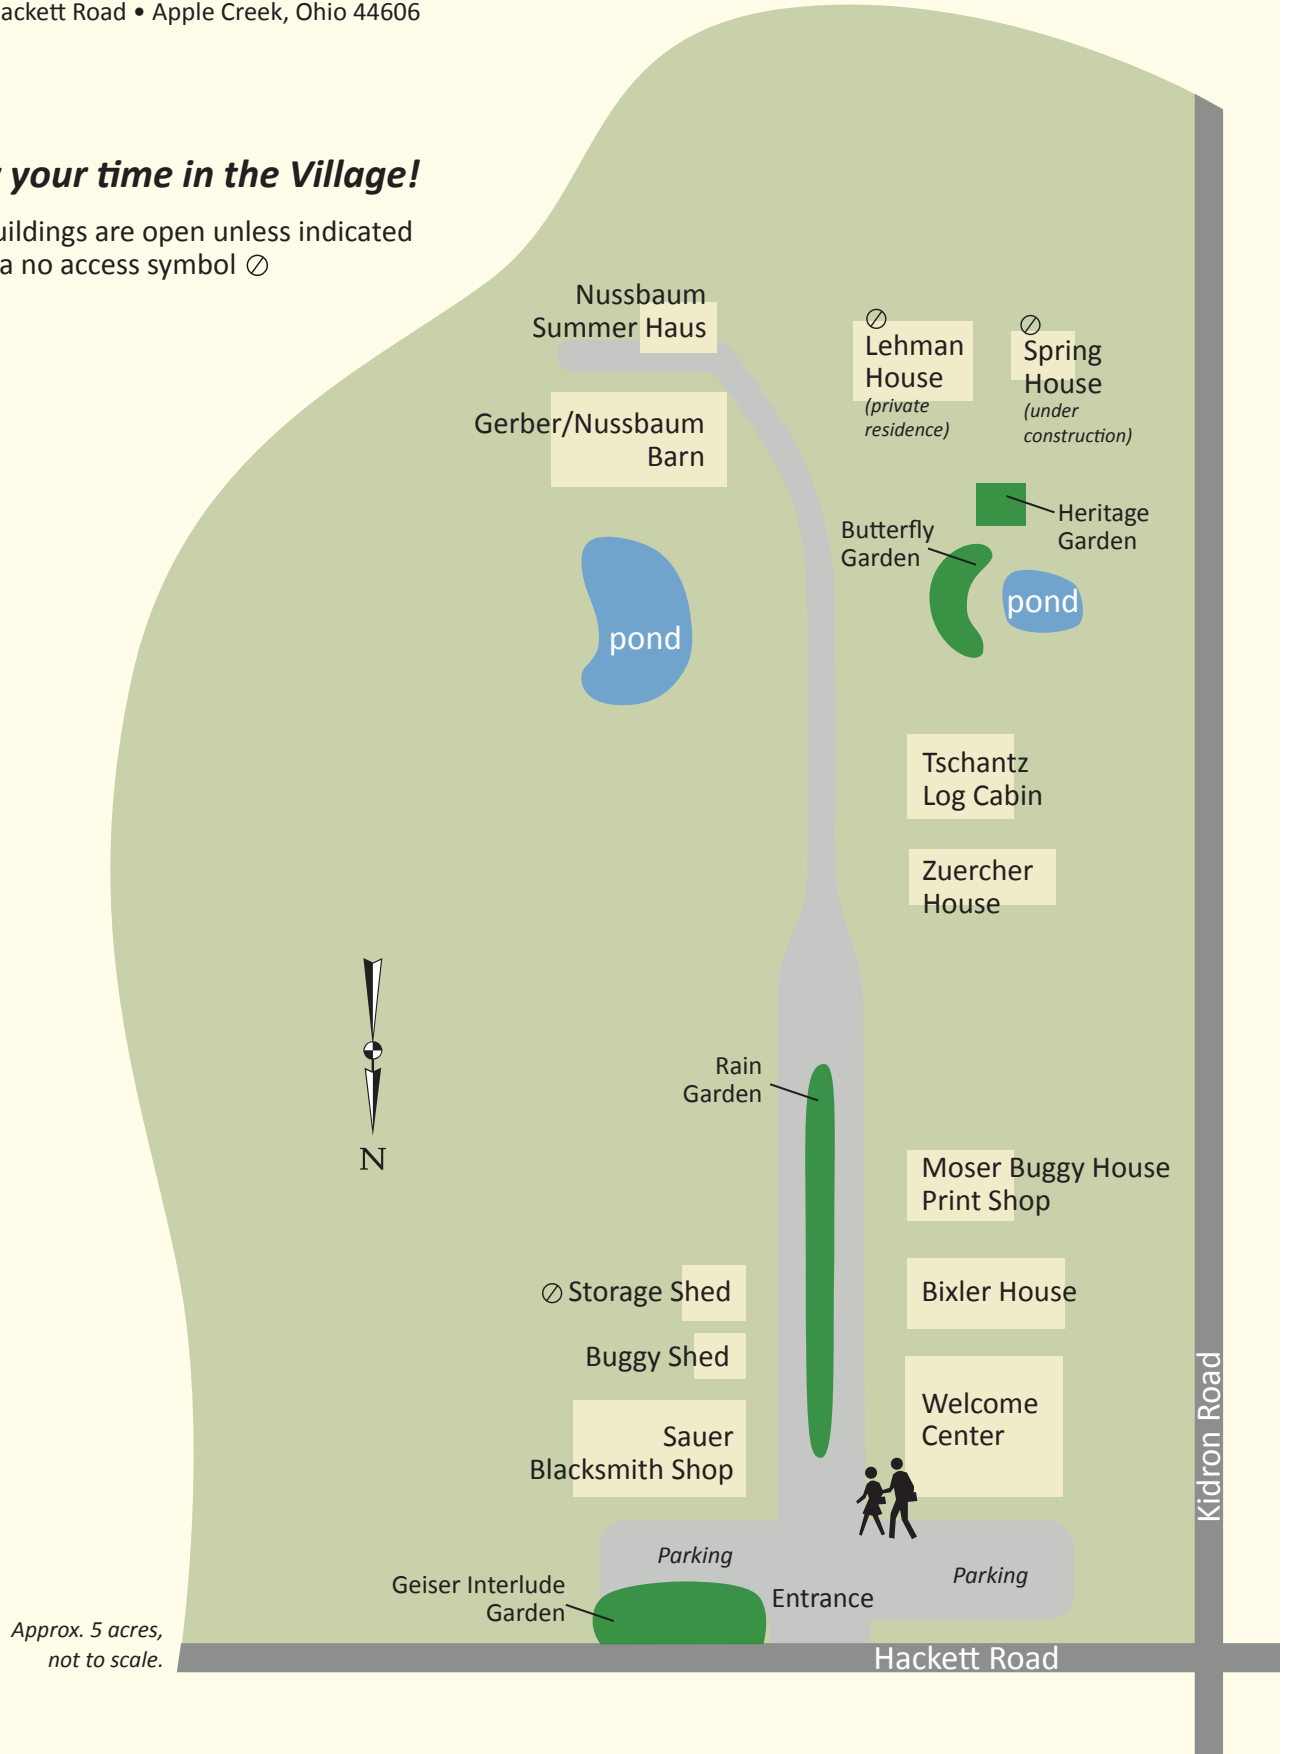

# Sonnenberg Village

13497 Hackett Road • Apple Creek, Ohio 44606

## Enjoy your time in the Village!

All buildings are open unless indicated with a no access symbol ⓪

Approx. 5 acres,  
not to scale.

Hackett Road

Kidron Road